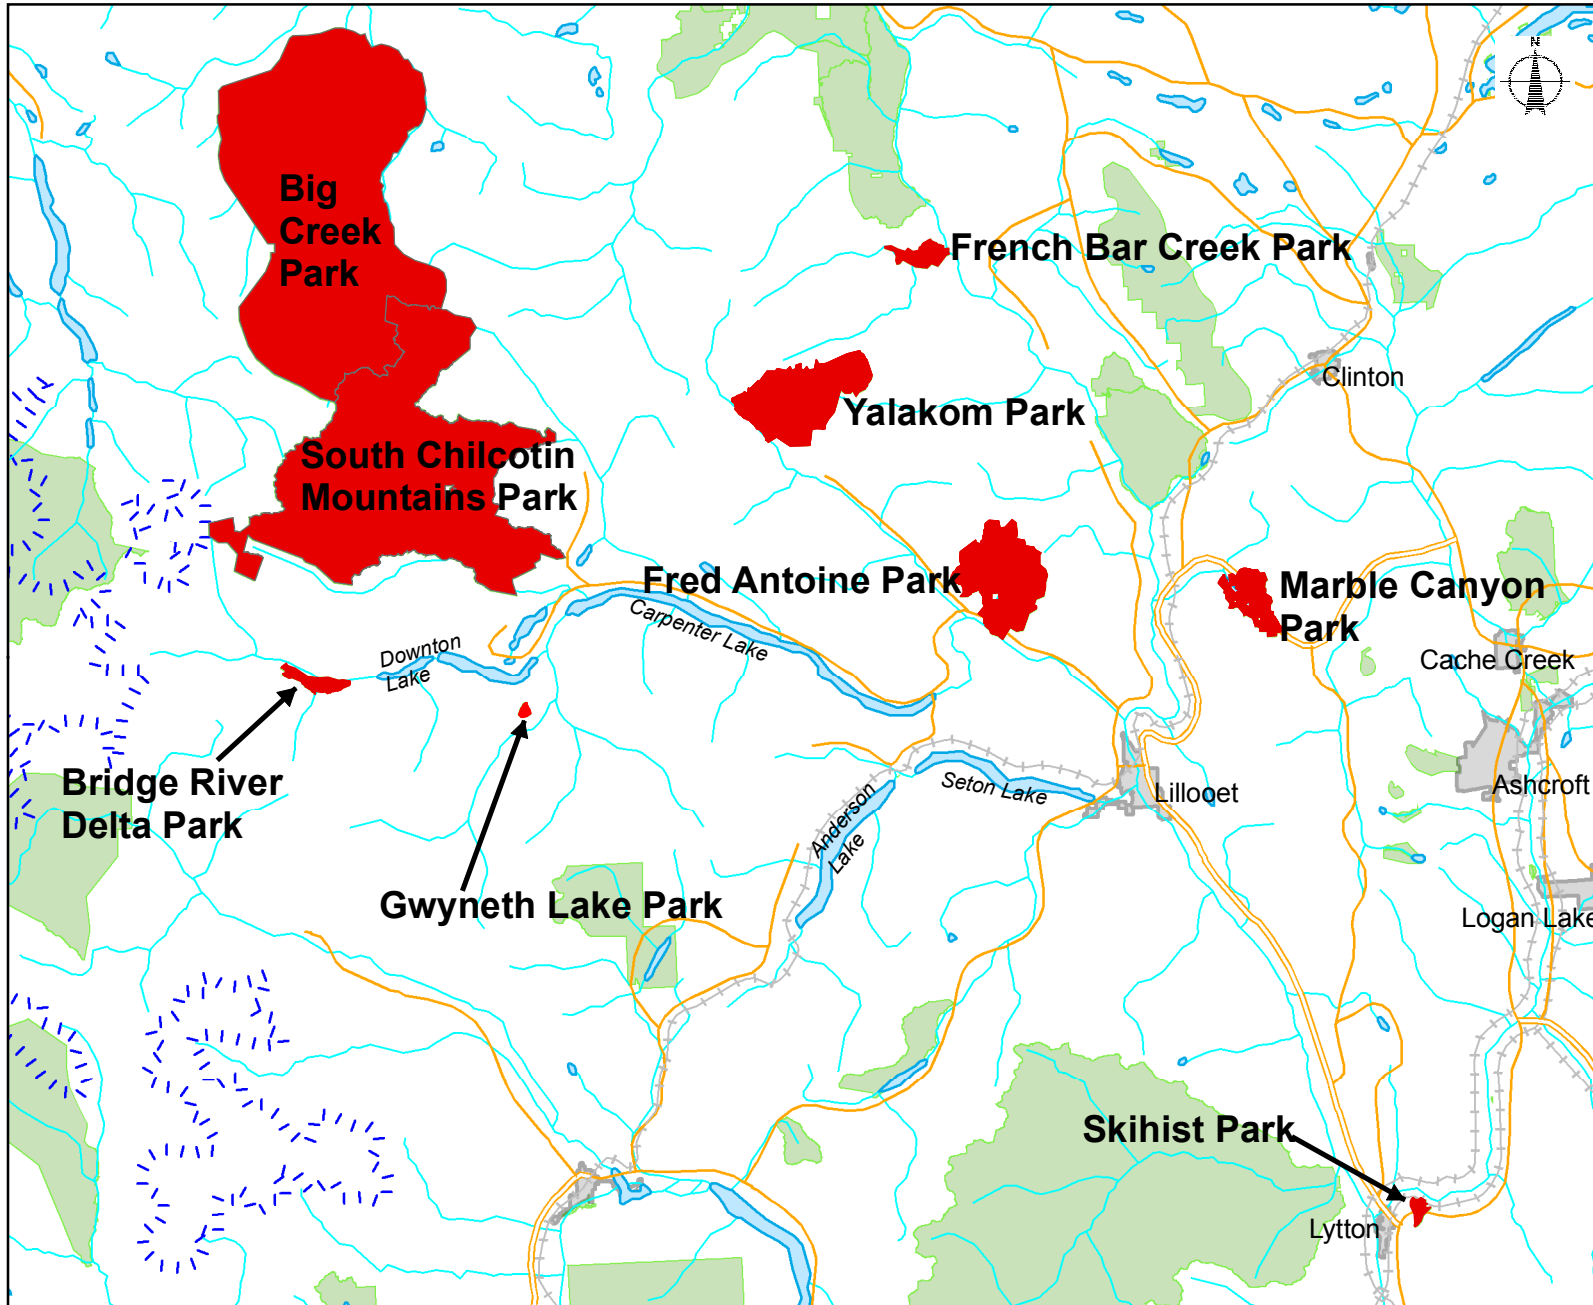

Proponent: **Ministry of Environment**
 Description: **Lillooet Area Park Planning**
 Location: **Park Locations**

Regional Location Map

Date: January 28, 2011

- Parks for Management Planning
- Other Provincial Parks
- Municipality

NOTE
 FOR GENERAL REFERENCE ONLY.
 The accuracy and completeness of the information on this map is not guaranteed. Not for navigational purposes.

Datum/Projection: NAD83, Albers Equal Area Conic