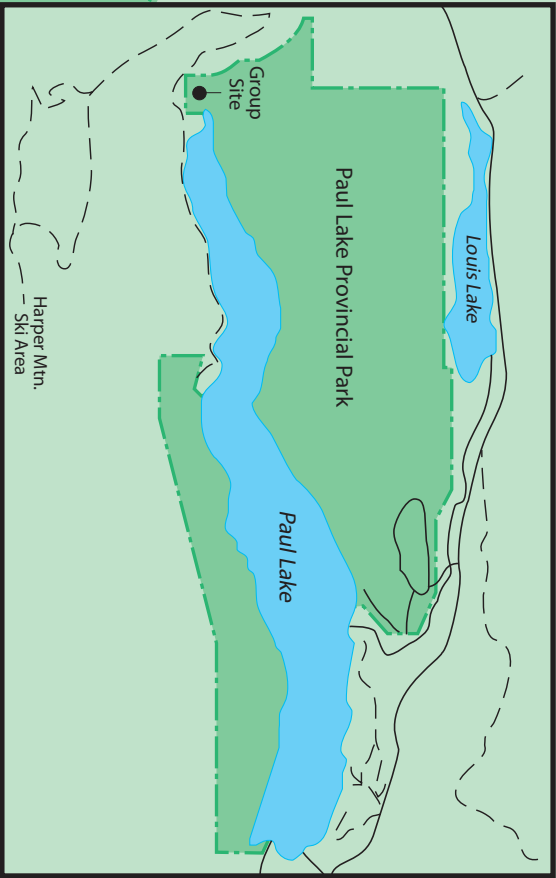

Paul Lake

PROVINCIAL PARK

Kamloops
24 km

To → Pinantan Lake

Park
Entrance
Road

Park Boundary

Sani-Station

Information
Shelter

Work
Shop

Park
Headquarters

To Day-use Area →

0.5 km
Trail to
Beach

1.5 km
Trail to
Bluff
Lookout

	Campground Host
	Pit Toilets
	Water & Garbage
	Trails
	Sani-Station